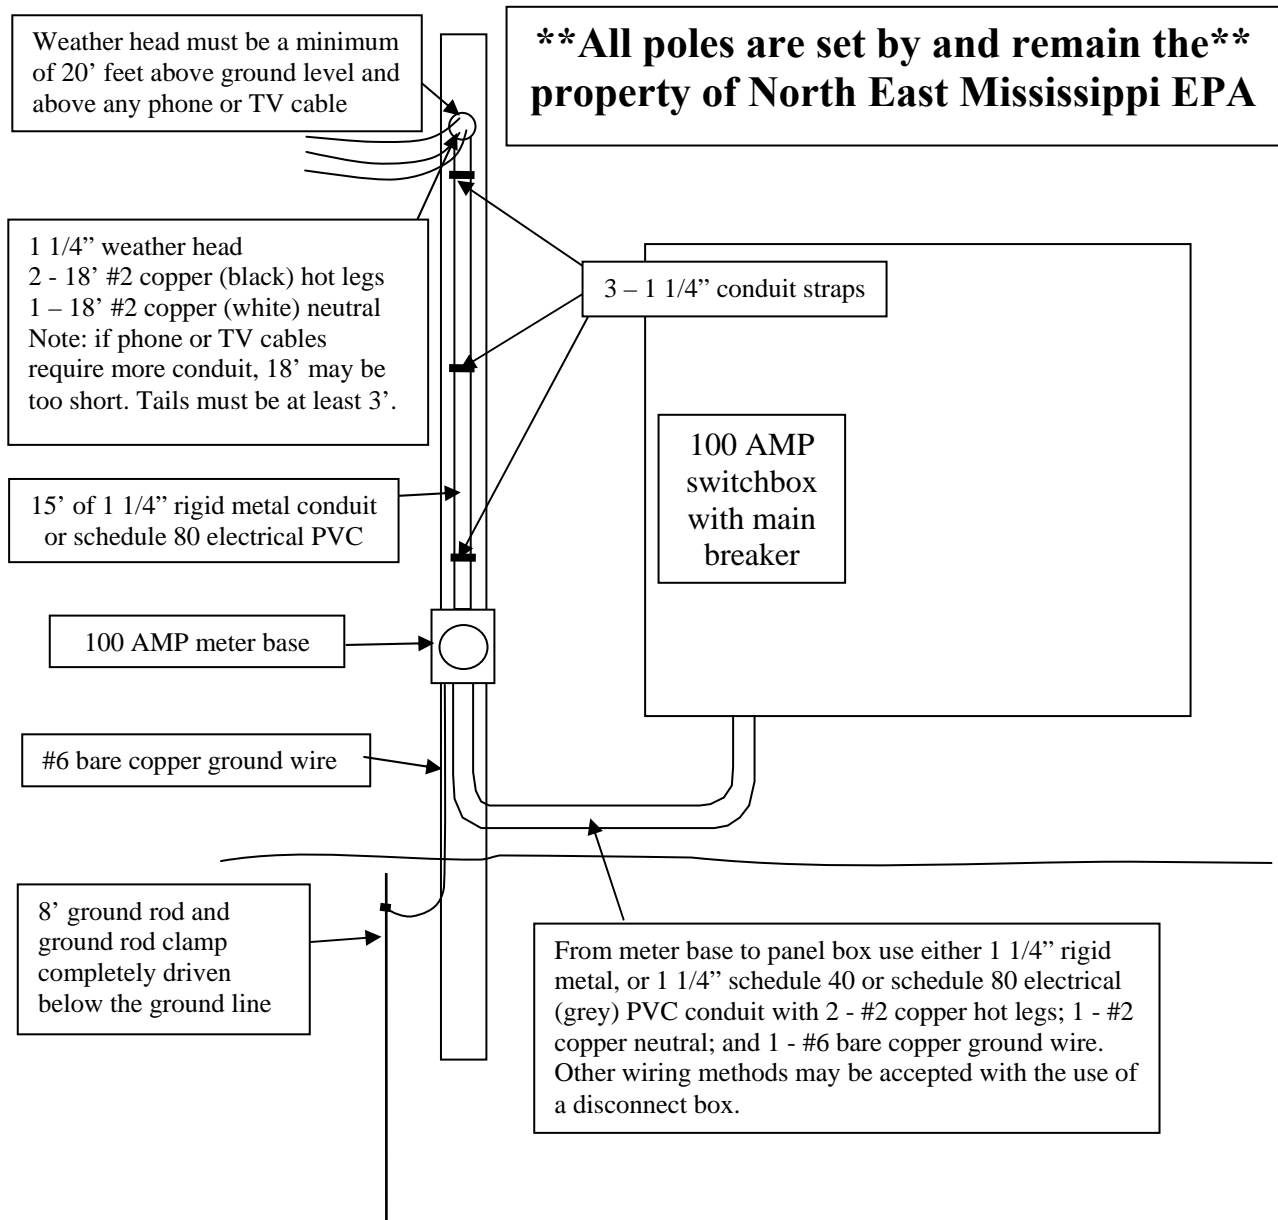

100 AMP Over-Head Mobile Home Service

**PLEASE CALL NORTH EAST MISSISSIPPI ELECTRIC POWER
ASSOCIATION IF YOU HAVE ANY QUESTIONS!!! (662) 234-6331**