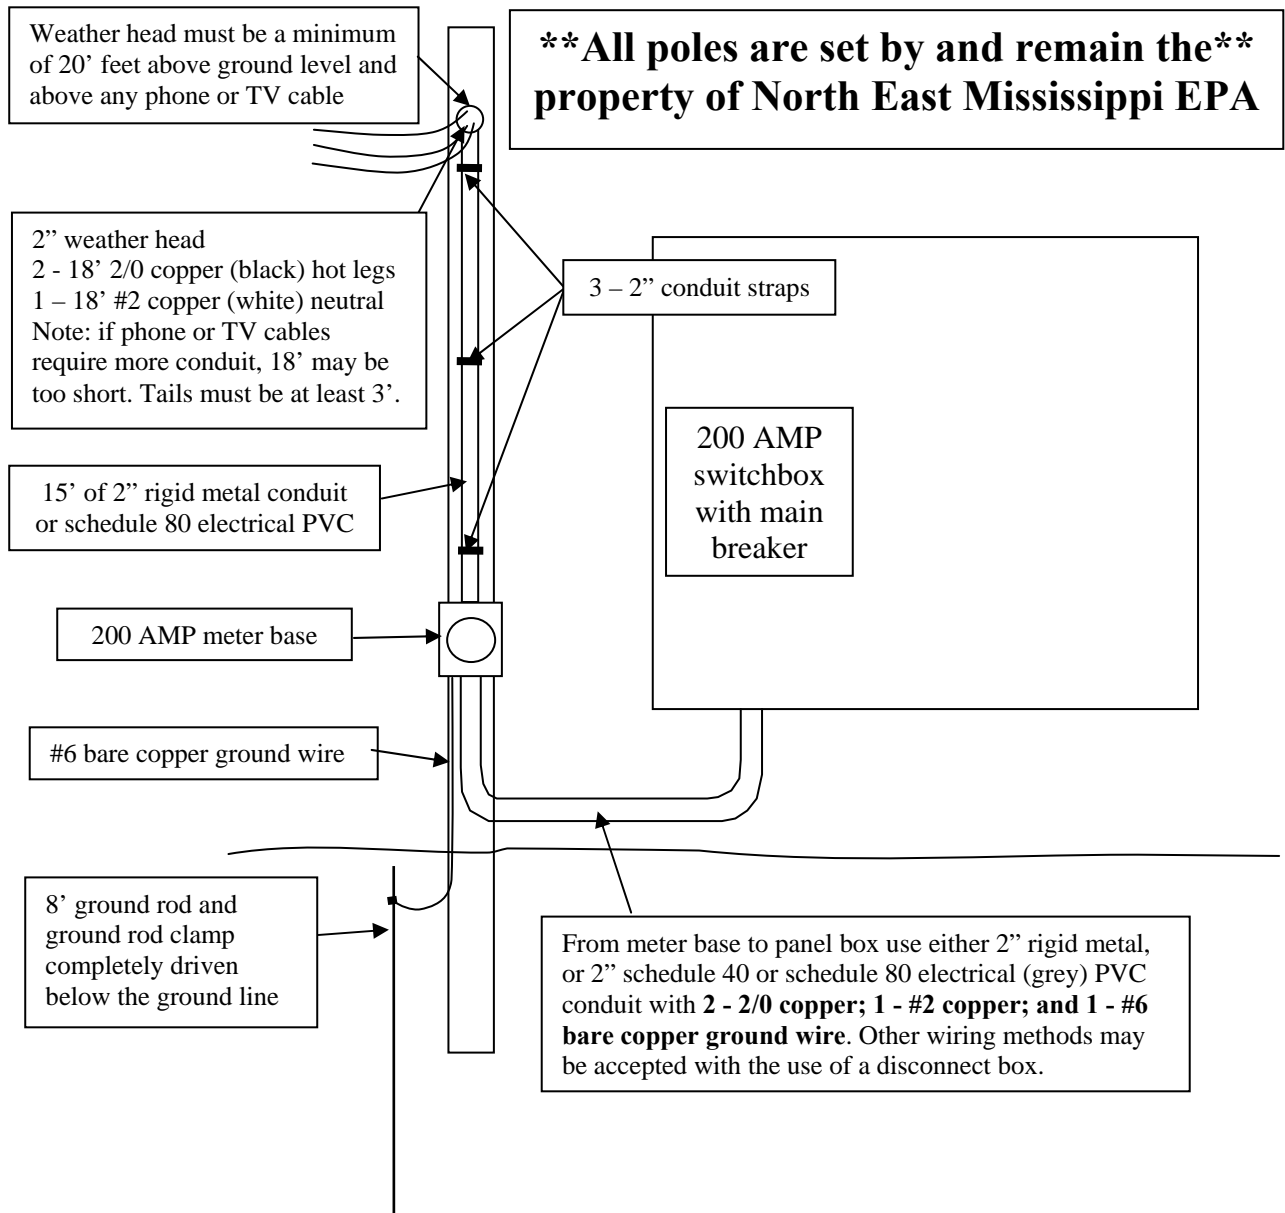

200 AMP Over-Head Mobile Home Service

PLEASE CALL NORTH EAST MISSISSIPPI ELECTRIC POWER ASSOCIATION IF YOU HAVE ANY QUESTIONS!!! (662) 234-6331